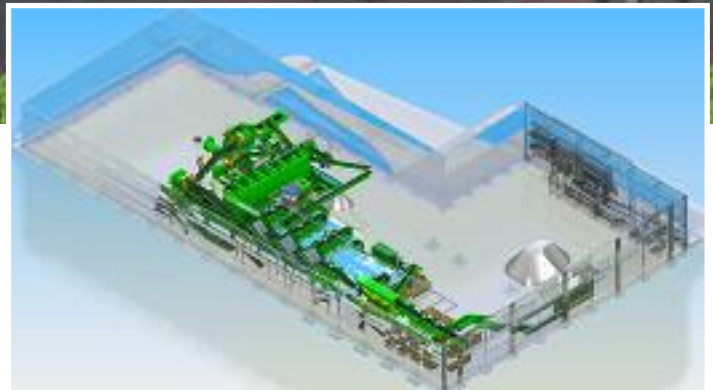

# TotalRecycle

*Your one stop drop for recycling*

TotalRecycle, Inc., a J. P. Mascaro & Sons affiliated company, will soon be opening its new, fully automated, 75,000 square foot single stream recycling facility at 1270 Lincoln Road in Exeter Township, Berks County, Pennsylvania, adjacent to Mascaro's Pioneer Crossing Landfill.

Situated on a 14-acre site, the TotalRecycle facility is the first of its kind in Berks County; it has the latest in automated single stream recycling technology; and at full capacity it can process over 500 tons of single stream recyclables daily.

Single stream recycling at TotalRecycle means that all recyclables can be commingled in one container, without separation by the homeowners, haulers or businesses. All separation will occur at the TotalRecycle facility.